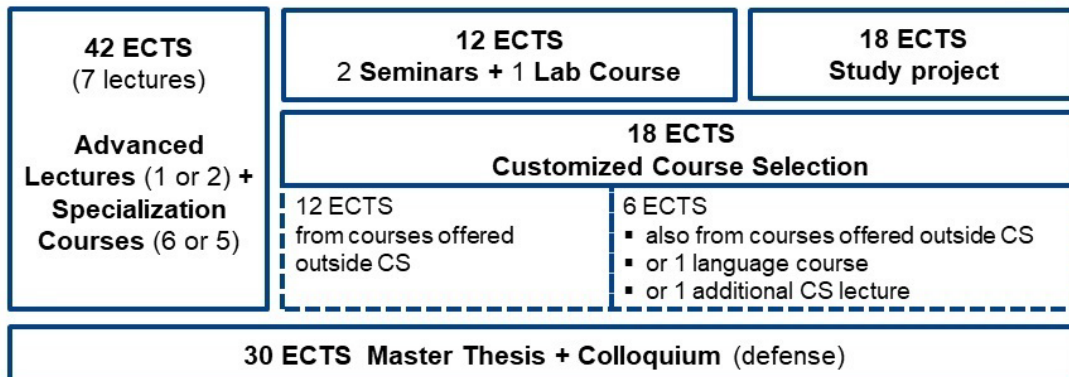

MSc CS: Structure of the program

UNI
FREIBURG

For optional specialization in AI or CPS:
At least 24 ECTS from according lectures + Study project + Master Thesis in related topic