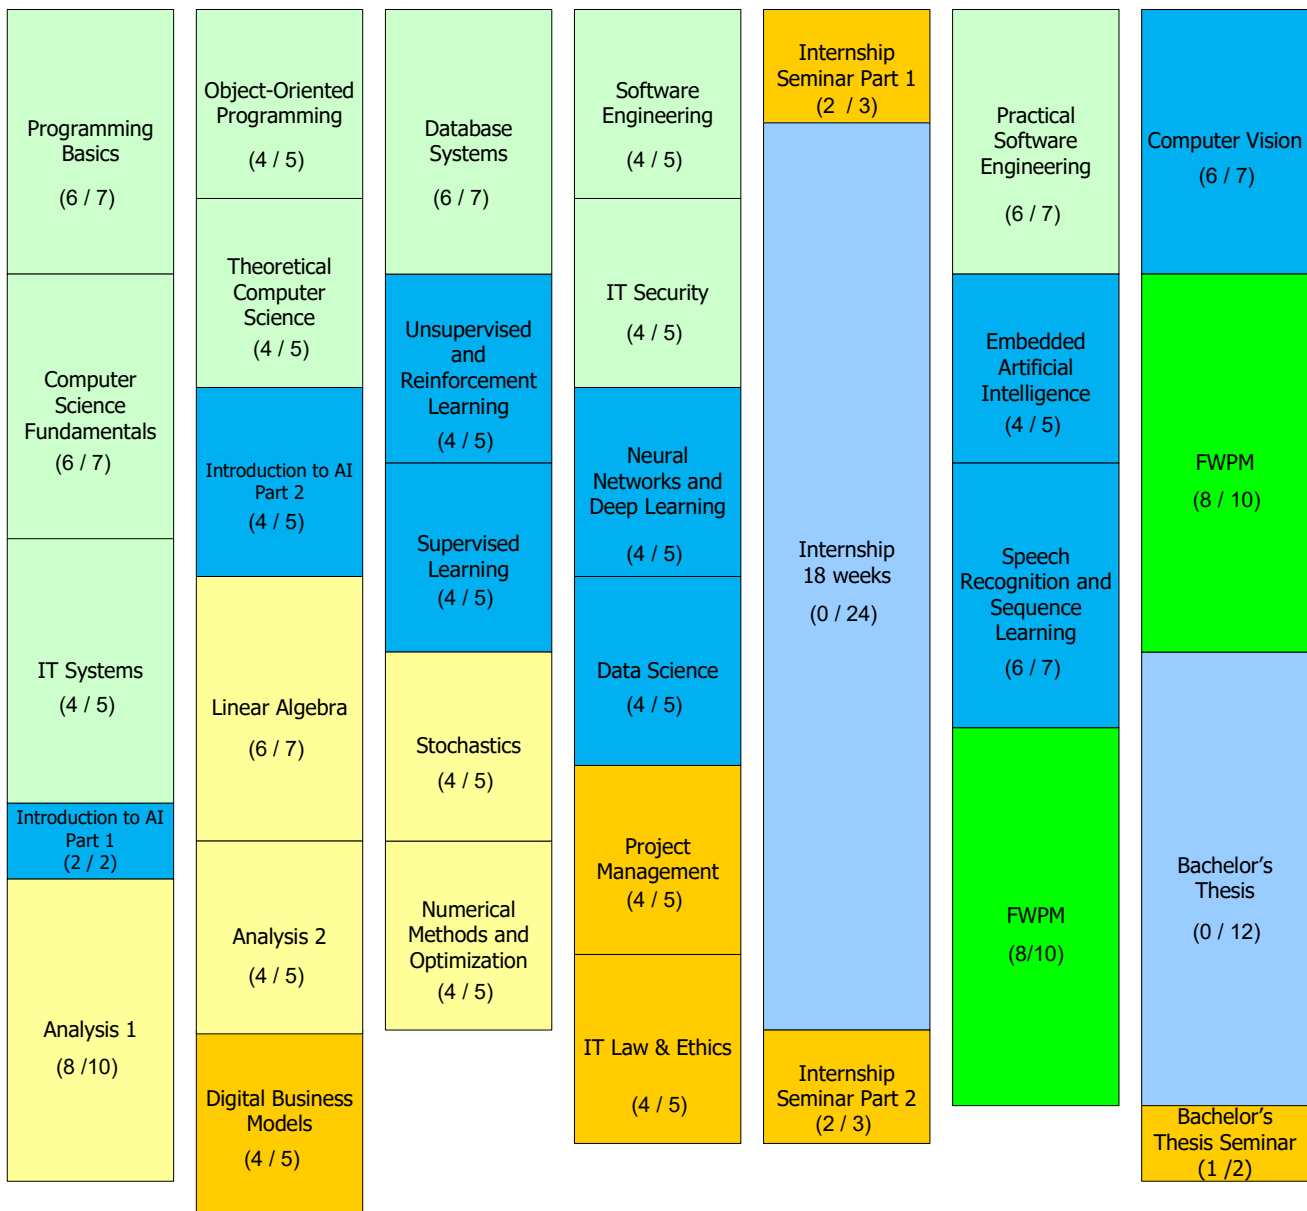

Applied Artificial Intelligence Bachelor of Science (B.Sc.)

Programme Overview SPO 2021

1st Semester		2nd Semester		3rd Semester		4th Semester		5th Semester		6th Semester		7th Semester	
Winter		Summer		Winter		Summer		Winter		Summer		Winter	
SWS	CP	SWS	CP	SWS	CP	SWS	CP	SWS	CP	SWS	CP	SWS	CP
26	31	26	32	22	27	24	30	4	30	24	29	15	31

CP Credit Points

BA Bachelor's Thesis

SWS Semesterwochenstunden $\hat{=}$ contact hours

■ Artificial Intelligence

■ Computer Science

■ Mathematics

■ Compulsory Elective Modules

■ Internship and Bachelor's Thesis

■ Core Competencies / Soft Skills